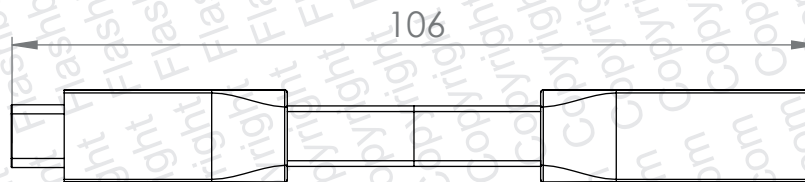

Lightning

Micro-USB

USB-C

PRODUCT
Connex

CODE
CX

DIMENSIONS
mm

SCALE
1:1