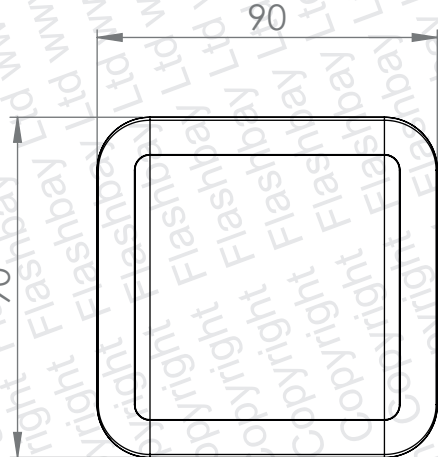

PRODUCT
Big Boost

CODE
BB

DIMENSIONS
mm

SCALE
1:2

4.00

24

70

70