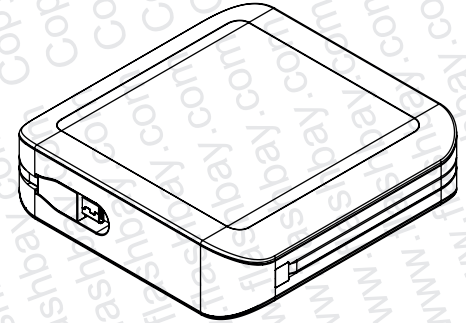

PRODUCT
Big Boost

CODE
BB

DIMENSIONS
mm

SCALE
1:2

4.00

24

70

70

90

90

78

78